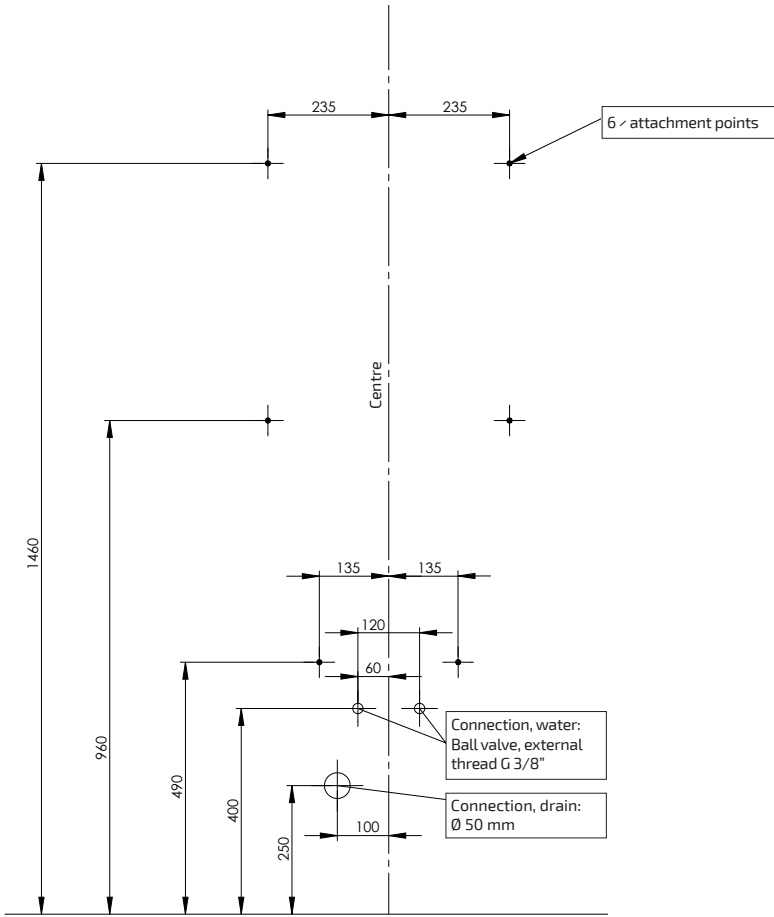

Installations

Fittings and plumbing connections for electric height-adjustable models

Model:
Basicline 433
Designline 417

Model:
Basicline 415

Installations

Fittings and plumbing connections for manual height-adjustable models

Model:
Baseline 401

Model:
Baseline 403

Model:
Baseline 406

Installations

Electrical installation

Model:

Basicline 433
Designline 417

Model:

Basicline 415

Installations

Electrical installation

Model:
Baseline 401

! Power outlets must be earthed and connected via a residual current device