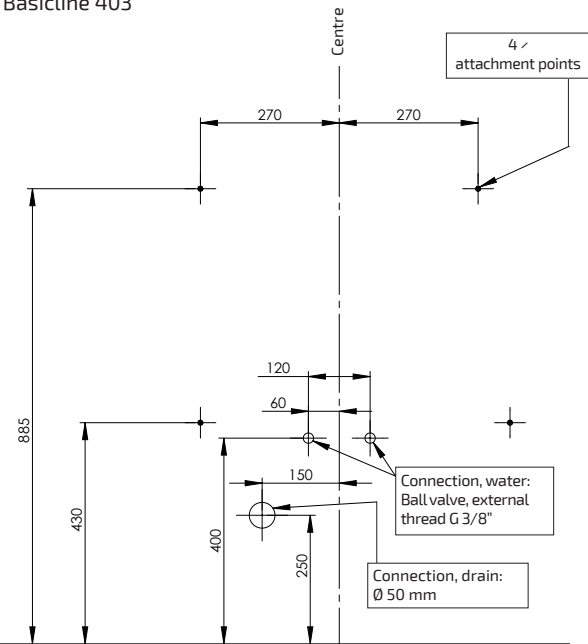

Installations

Fittings and plumbing connections for electric height-adjustable models

Model:
Basicline 433
Designline 417

Model:
Basicline 415

Installations

Fittings and plumbing connections for manual height-adjustable models

Model:
Baseline 401

Model:
Baseline 403

Model:
Baseline 406

Installations

Electrical installation

Model:

Basicline 433
Designline 417

Model:

Basicline 415

Installations

Electrical installation

Model:
Baseline 401

! Power outlets must be earthed and connected via a residual current device