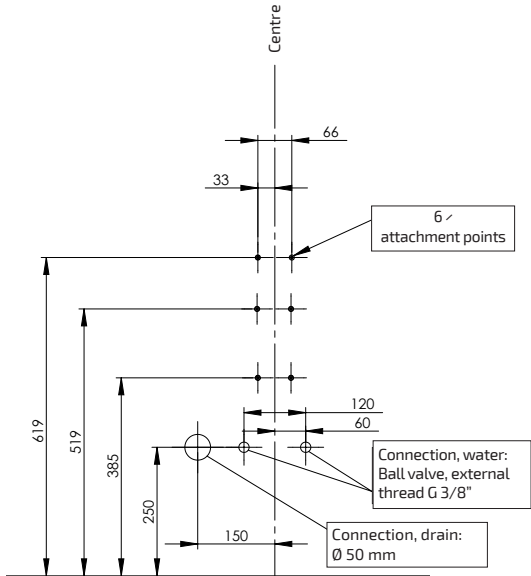

Installations

Fittings and plumbing connections for electric height-adjustable models

Model:
Basicline 433
Designline 417

Model:
Basicline 415

Installations

Fittings and plumbing connections for manual height-adjustable models

Model:
Baseline 401

Model:
Baseline 403

Model:
Baseline 406

Installations

Electrical installation

Model:

Basicline 433
Designline 417

Model:

Basicline 415

Installations

Electrical installation

Model:
Baseline 401

! Power outlets must be earthed and connected via a residual current device