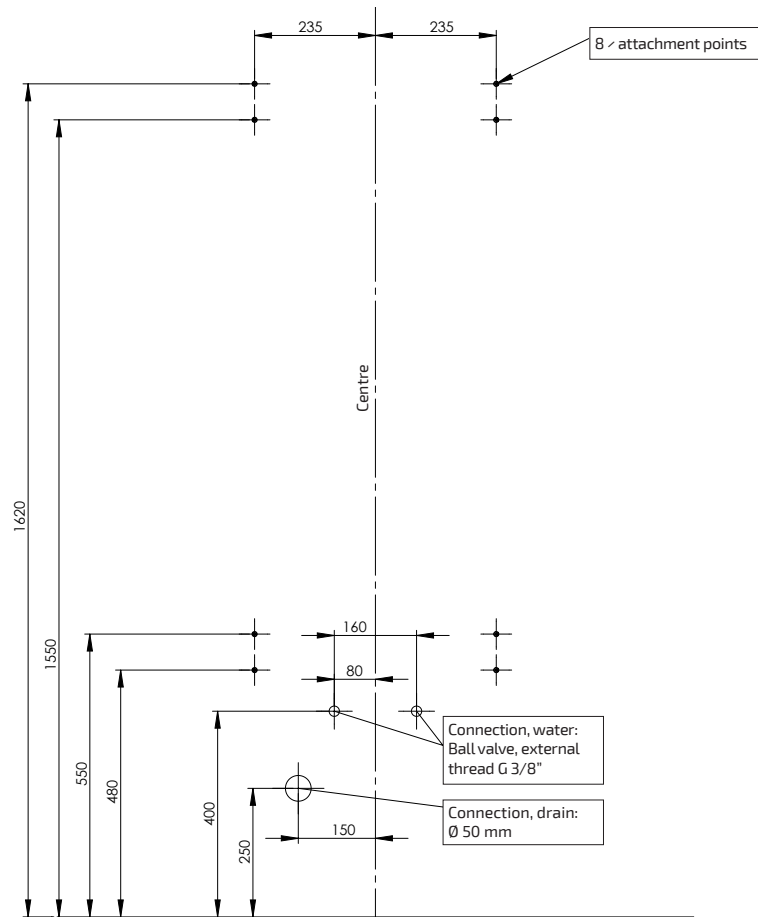

Installations

Fittings and plumbing connections for electric height-adjustable models

Model:
Basicline 433
Designline 417

Model:
Basicline 415

Installations

Fittings and plumbing connections for manual height-adjustable models

Model:
Baseline 401

Model:
Baseline 403

Model:
Baseline 406

Installations

Electrical installation

Model:

Basicline 433
Designline 417

Model:

Basicline 415

Installations

Electrical installation

Model:
Baseline 401

! Power outlets must be earthed and connected via a residual current device