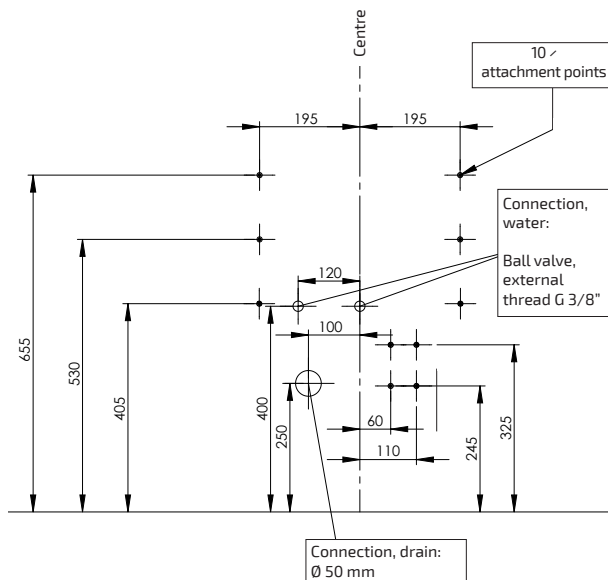

Installations

Fittings and plumbing connections for electric height-adjustable models

Model:
Basicline 433
Designline 417

Model:
Basicline 415

Installations

Fittings and plumbing connections for manual height-adjustable models

Model:
Baseline 401

Model:
Baseline 403

Model:
Baseline 406

Installations

Electrical installation

Model:

Basicline 433
Designline 417

Model:

Basicline 415

Installations

Electrical installation

Model:
Baseline 401

! Power outlets must be earthed and connected via a residual current device