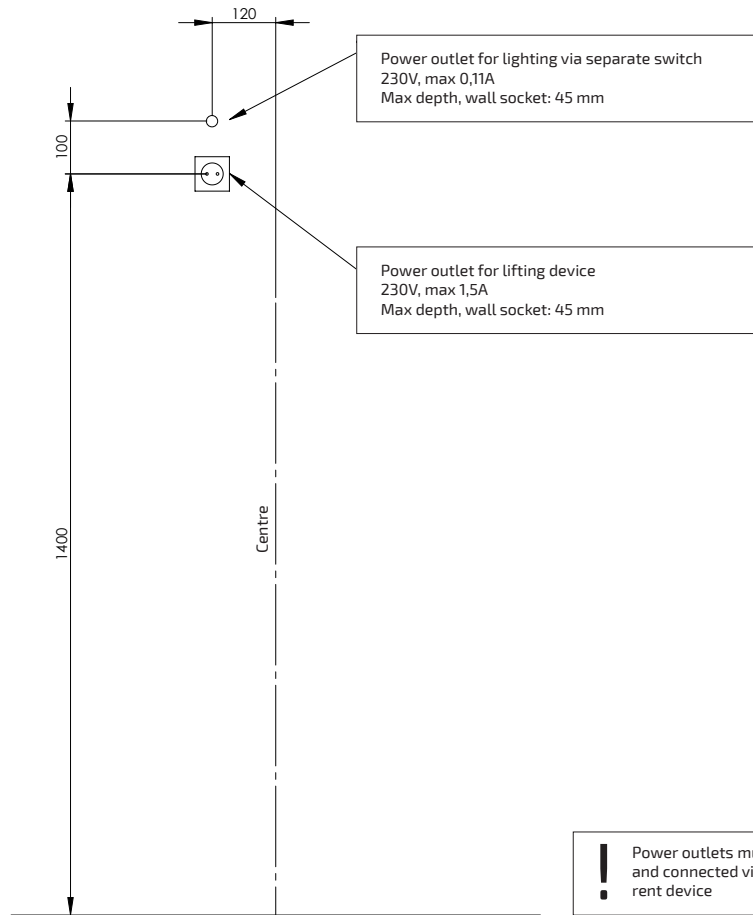

Installations

Fittings and plumbing connections for electric height-adjustable models

Model:
Basicline 433
Designline 417

Model:
Basicline 415

Installations

Fittings and plumbing connections for manual height-adjustable models

Model:
Baseline 401

Model:
Baseline 403

Model:
Baseline 406

Installations

Electrical installation

Model:

Basicline 433
Designline 417

Model:

Basicline 415

Installations

Electrical installation

Model:
Baseline 401

! Power outlets must be earthed and connected via a residual current device